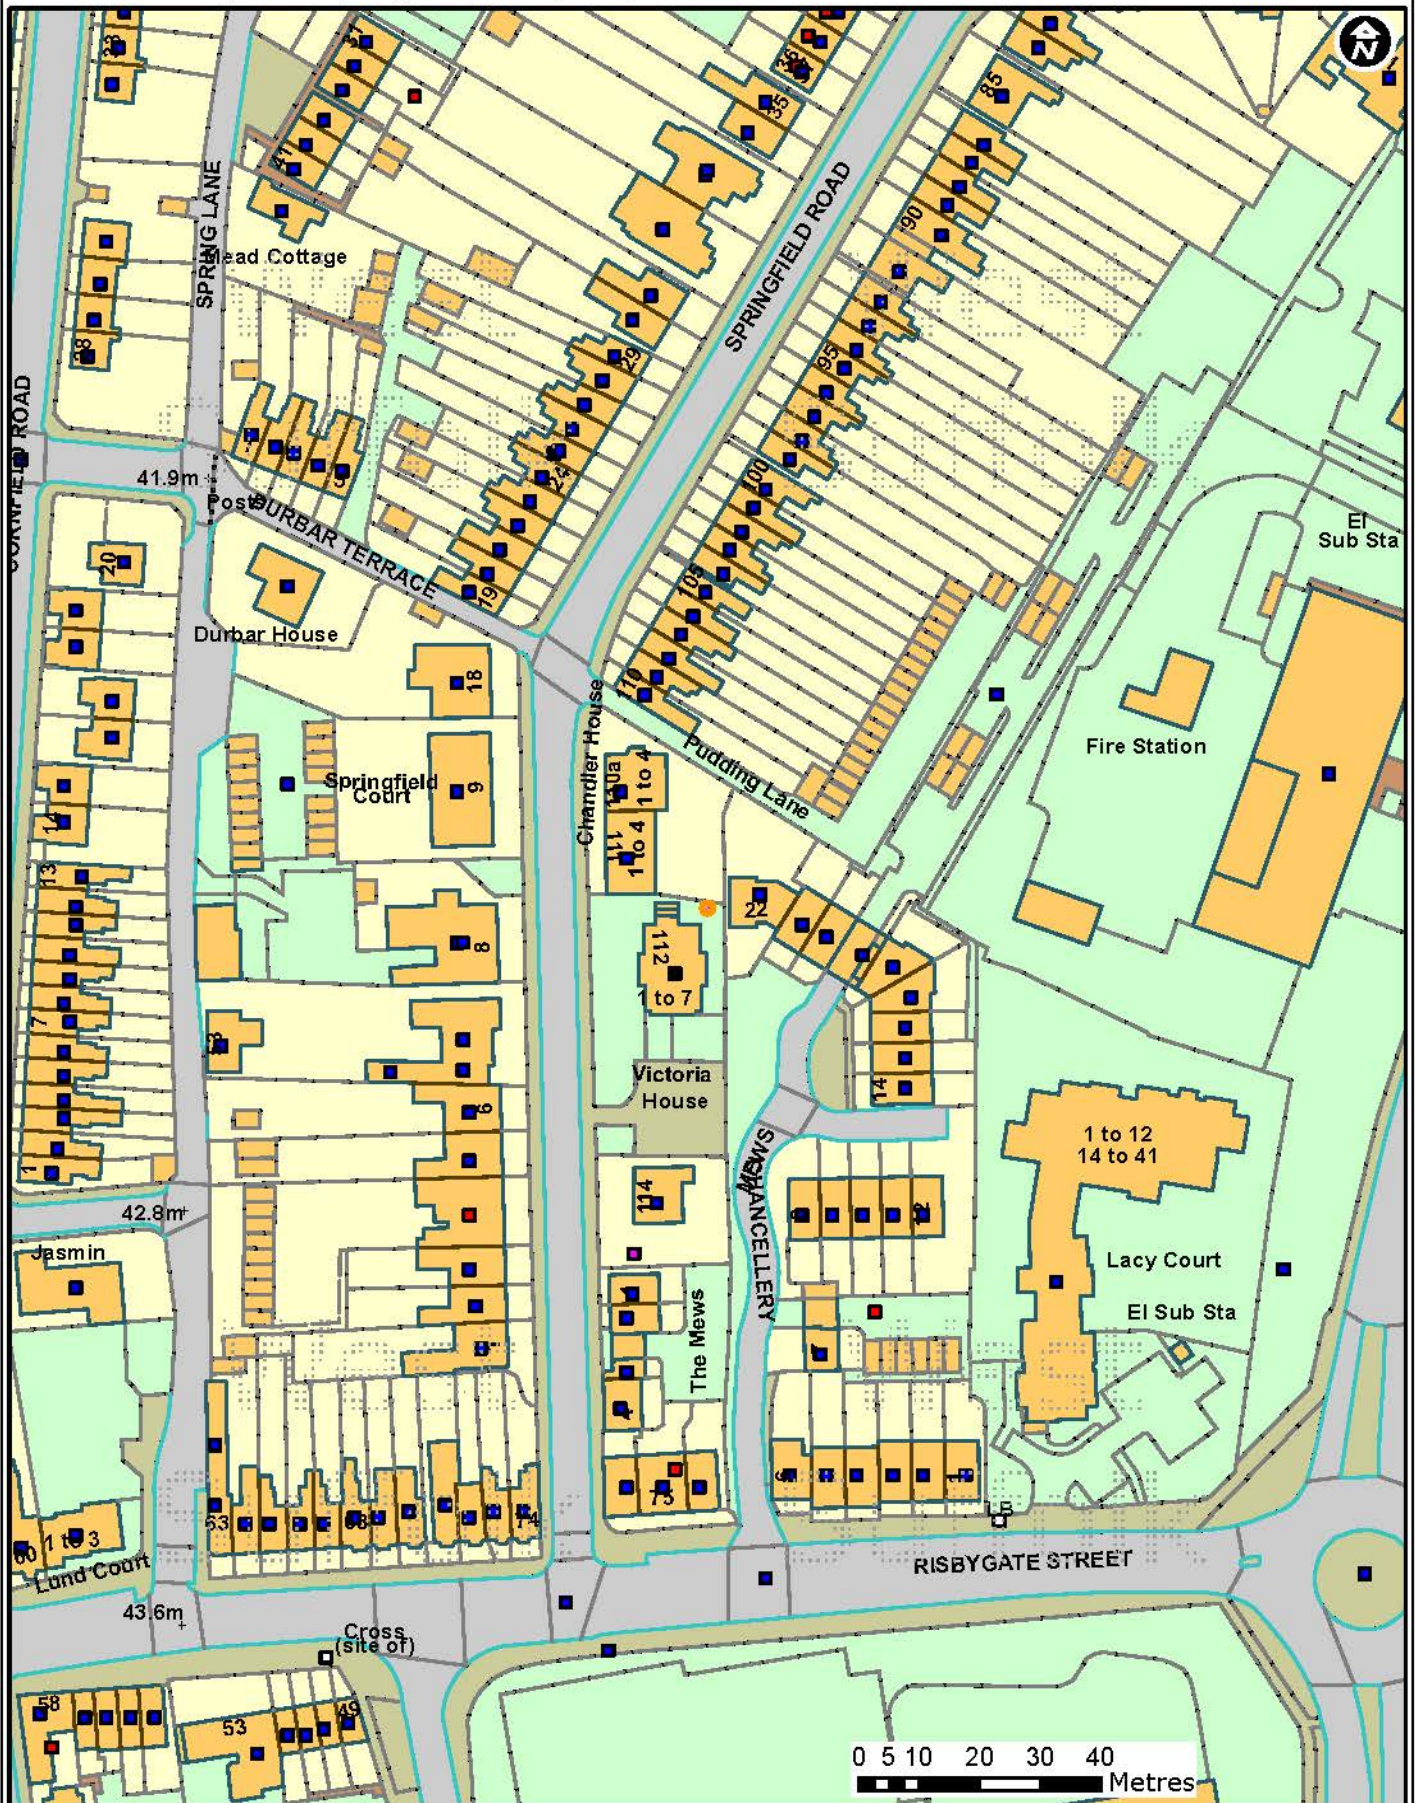

DC/16/1397/TPO

Victoria House, 112 Springfield Road, Bury St Edmunds

Forest Heath • St Edmundsbury

West Suffolk
working together

© Crown Copyright and database rights 2015 Ordnance Survey 100019675/100023282. You are not permitted to copy, sub-license, distribute or sell any of this data to third parties in any form. Use of this data is subject to terms and conditions. See www.westsuffolk.gov.uk/disclaimer.cfm.

Scale: 1:1,250
Date: 15/08/2016